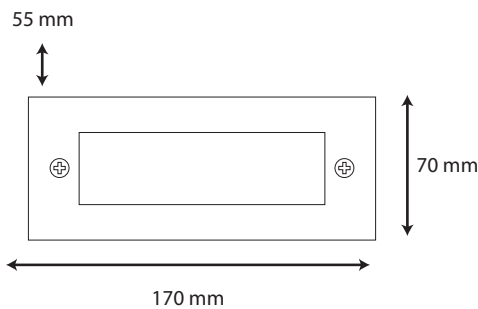

DIMENSION

PRODUCT

Name	LED Stair Light
Reference	EL-RST-5WL (MD2-L)
Model	MD2-L
Body color	Sand Silver Color
Category	Recessed Outdoor
Material	Aluminum

LIGHTING INFORMATION

Light source	LED
Gross luminous flux	175Lm
Power	5 W
Colour temperature CCT	3000 K
Colour Rendering Index	CRI = 80
Light beam angle	180°
Number of LEDs	25
Chip Type	SMD2835
Dimming	Non Dimmable
Median useful Life	10,000 hours

OTHER DATA

Ingress Protection	IP65
Dimension (mm)	L: 170mm W: 70mm, H: 55mm
	Back Box included

DRIVER OPTIONS

ON / OFF	
Class II	
Isolated Driver	Yes
Frequency (Hz)	50/60 Hz
Power Factor	0.5
Mains voltage	AC 85-265V
Ingress Protection	IP65